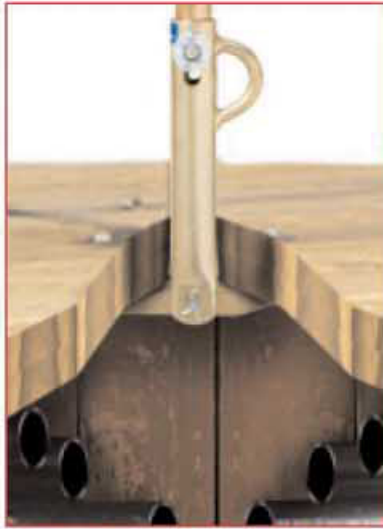

New & Improved Reel Handling Solutions

The Reel Thing®

The *Reel Thing*® is the tool that lets one man lift, stack, and spin heavy spools for payout operations. It's easy to use and affordable, saving you time and money.

The *Reel Thing* gives you more lift. With higher load ratings, stamped right on the tool, you can use The *Reel Thing* for greater range of reel weights. We've increased the load capacity for model RT-20 from 2000 to 3000 lbs, while model RT-40 increased from 4000 to 4500 lbs.

The *Reel Thing* is more versatile. With a new flipping feature, this multi-use tool gives you more flexibility in the warehouse and in the field. The RT-20 and RT-40 models allow you to safely flip a reel from rolling to non-rolling position.

The *Reel Thing* is even safer to operate. Independent laboratory tested with ASME code stamped right on the toggle bar gives you the assurance of safe operation.

Light enough to carry in one hand but strong enough to lift over five tons, the *Reel Thing* is an invaluable tool in the warehouse and out in the field. With the *Reel Thing*, laying underground cable is a snap. Simply suspend the reel over a trench and go. Any lifting equipment becomes a dereeling machine.