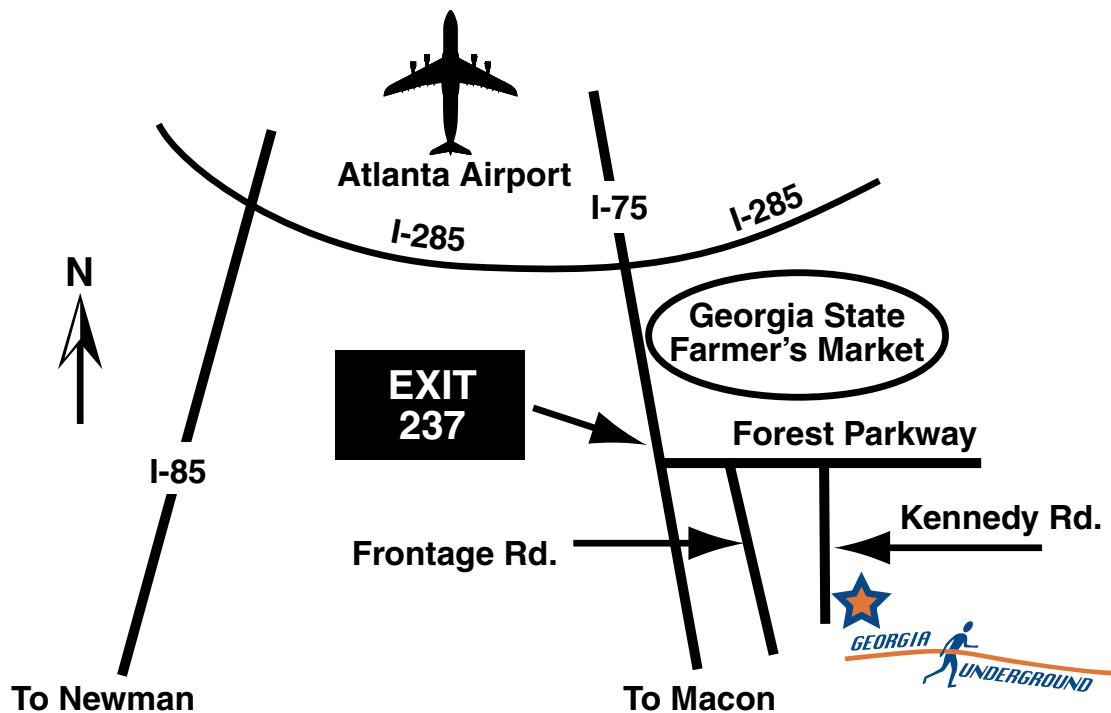

Directions to Georgia Underground:

5158-G Kennedy Road • Forest Park, GA 30297 • 404.675.7999

5158-G Kennedy Road • Forest Park, GA 30297 • 404.675.7999

Exit Interstate 75 South of Atlanta at Forest Parkway - Exit 237.
Go east to Kennedy Road. Turn right onto Kennedy Road and
Georgia Underground is 2/10 of a mile on the left.